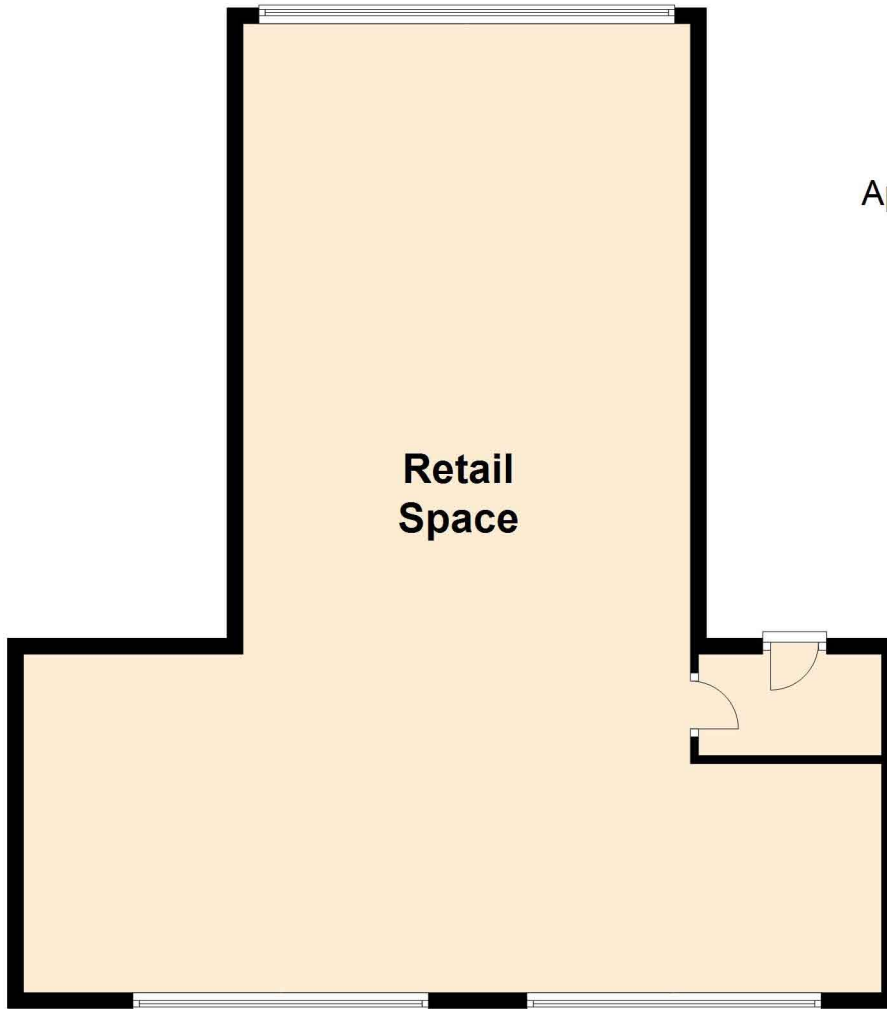

570-572 High Road, Wembley, HA0 2AA

Ground Floor

Approx. 90.2 sq. metres (970.6 sq. feet)

Lower Ground Floor

Approx. 24.5 sq. metres (264.2 sq. feet)

Total area: approx. 114.7 sq. metres (1234.8 sq. feet)

For illustration purposes only - not to scale